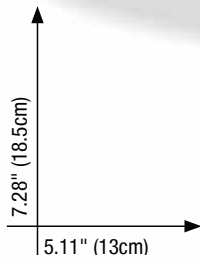

894-O4G
Laser Detector
For outdoor work (sold separately)