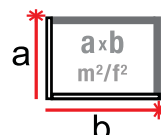

363 KAPROMETER™ K-3

With Beamfinder™ Flip Cover

RANGE
UP TO **30m**
100 fit

a x b x c m³/f³

a, b ⇒ H m/f

Beamfinder™ Flip Cover

LCD Screen

Reference / Unit Key

Impact-Resistant Rubber Over-Mold

On / Measurement Key

Function / Memory Key

On/Off /Clear Key

- Accuracy: ±2mm
- Measuring Range up to 30m (100')
- BeamFinder™ flip cover offers higher visibility and keypad protection
- Measures: area, volume & pythagorean
- The shortest distance to target with Dynamic (continuous) measuring
- Choice of 2 reference points
- Choice of 5 measuring units
- Backlit LCD display
- Impact-resistant rubber over-mold
- Battery indicator