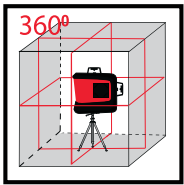

INDOOR OUTDOOR AND TILT MODE

- 6 laser beams, including:
 - 1 Green Horizontal
 - 4 Red Vertical (with a 90° intersection on the ceiling)
 - 1 Plumb dot
- Laser range:
 - Indoor: 30m (100')
 - Outdoor with detector: 50m (165') - 60m (200')
- Accuracy: 0.0002"/" (0.2mm/m)
- Self-leveling range $\pm 3^\circ$
- Manual mode for tilted marking
- Visual and audible "Out of level" warning
- Rechargeable lithium battery
- USB connector for battery charging
- Fine adjustment knob
- Tripod ready: 5/8" thread

Includes

- Beamfinder™ glasses, laser target, rechargeable lithium battery and soft carry case

Applications

- Setting floor and wall tiles
- Drywall, deck & acoustic ceiling installation
- Framing and aligning windows and doors

Included
Lithium battery

883N PROLASER® 3D ALL-LINES RED

360° Beams in Every Direction - Indoor & Outdoor Use

IP65
WATER & DUST
RESISTANT

Tripod
Thread 5/8"

Tripod
Thread
1/4"

Hard carry case, multi-functional magnetic mount,
laser target red Beamfinder™ glasses, battery charger and lithium-ion battery

894-04 Detector
For outdoor work (sold separately)

INDOOR OUTDOOR AND TILT MODE

- Three 360° red laser beams, including:
 - Horizontal
 - Side vertical
 - Forward vertical
- Laser range:
 - Indoor: 30m (100')
 - Outdoor with detector: 60m (200')
- Accuracy: 0.2mm/m (0.0002"/")
- Automatic self-leveling up to $\pm 2.5^\circ$
- Manual mode for tilted marking
- Pulse mode
- Tripod ready: 1/4" & 5/8" thread