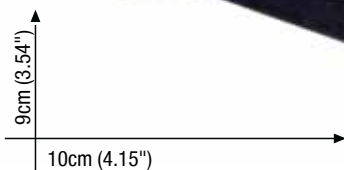

On/Off Switch

841
5/8" Thread