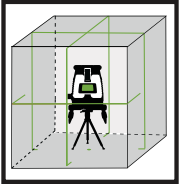

Keypad

Surface Level

Vertical Laser Output Window X4

Horizontal Laser Output Window

Graduated Scale Scale

Adjustable Support Legs

Fine Adjustment Knob

894-O4G
Laser Detector
For outdoor work (sold separately)

Tripod thread 5/8"

INDOOR OUTDOOR AND TILT MODE

- 6 Green laser beams, including:
 - 1 Horizontal
 - 4 Vertical (with a 90° intersection on the ceiling)
 - 1 Plumb dot
- Laser range:
 - Indoor: 30m (100')
 - Outdoor with detector: 60m (200')
- Accuracy: 0.2mm/m (0.0002"/")
- Self-leveling range $\pm 2.5^\circ$
- Manual mode for tilted marking
- Visual and audible "Out of level" warning
- Rechargeable Lithium battery
- USB connector for battery charging
- Fine adjustment knob
- Tripod ready: 5/8" thread