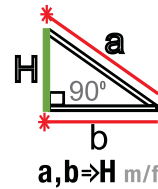

- Measuring range: up to 100m (328')
- Accuracy: $\pm 1.5\text{mm}$
- BeamFinder™ flip cover helps you to clearly locate the laser dot on the intended target surface and protects the keypad
- Measures the shortest distance to target with Dynamic (continuous) measuring
- Measures area, volume, Pythagoras
- Choice of 3 reference points
- Integrated inclinometer
- Bluetooth communication and friendly free application
- Advanced memory function
- Impact-resistant rubber over-mold
- Tripod-ready: 1/4" thread
- Battery indicator