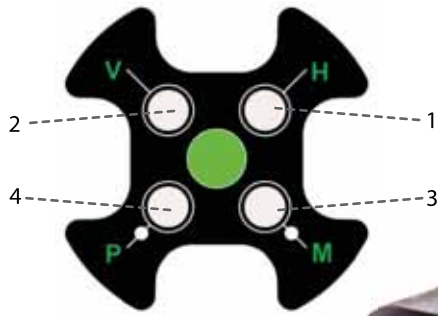

Includes

- Beamfinder™ glasses, laser target, rechargeable lithium battery, USB cable and soft carry case

Applications

- Setting floor and wall tiles
- Drywall, deck & acoustic ceiling installation
- Framing and aligning windows and doors

Option

- With tripod & hard carry case (875S)

875 SET (875S)

875G PROLASER® ALL-LINES GREEN

The Indoor/Outdoor 6 Beam Laser

- 1. Horizontal Line Button
- 2. Vertical Lines Button
- 3. Manual Mode Button
- 4. Pulse/ Outdoor Mode

Keypad

Surface Level

Vertical Laser Output Window X4

Horizontal Laser Output Window

Graduated Scale Scale

Adjustable Support Legs

Fine Adjustment Knob

894-O4G
Laser Detector
For outdoor work (sold separately)

Tripod thread 5/8"

INDOOR OUTDOOR AND TILT MODE

- 6 Green laser beams, including:
 - 1 Horizontal
 - 4 Vertical (with a 90° intersection on the ceiling)
 - 1 Plumb dot
- Laser range:
 - Indoor: 30m (100')
 - Outdoor with detector: 60m (200')
- Accuracy: 0.2mm/m (0.0002"/")
- Self-leveling range $\pm 2.5^\circ$
- Manual mode for tilted marking
- Visual and audible "Out of level" warning
- Rechargeable Lithium battery
- USB connector for battery charging
- Fine adjustment knob
- Tripod ready: 5/8" thread