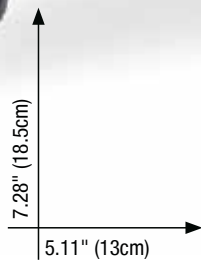

Horizontal Laser Output Window

Graduated Scale

Adjustable Support Legs

Fine Adjustment Knob

894-04
Laser Detector
For outdoor work (sold separately)

Tripod
Thread 5/8"

INDOOR OUTDOOR AND TILT MODE

- 6 Red laser beams, including:
 - 1 Horizontal
 - 4 Vertical (with a 90° intersection on the ceiling)
 - 1 Plumb dot down
- Laser range:
 - Indoor: 30m (100')
 - Outdoor with detector: 50m (165')
- Accuracy: 0.2mm/m (0.0002"/")
- Self-leveling range $\pm 2.5^\circ$
- Manual mode for tilted marking
- Visual and audible "Out of level" warning
- Rechargeable Lithium battery
- USB connector for battery charging
- Fine adjustment knob
- Tripod ready: 5/8" thread