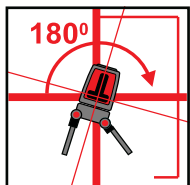

Strong folding legs for angle mounting and height adjustment

Anti-Slip Grips

894-04G
Laser Detector
For outdoor work (sold separately)

**INDOOR
OUTDOOR
AND TILT
MODE**

- Intersecting green horizontal and vertical beams at 90°
- Laser range:
 - Indoor: 30m (100')
 - Outdoor with detector: 60m (200')
- Accuracy: 0.2mm/m (0.0002"/')
- Self-leveling range ±3°
- Manual mode for angular layout/ tilted marking
- Visual and audible "Out of level" warning
- Strong folding legs for angle mounting
- Impact resistant rubber casing
- Tripod ready: 1/4" thread

Anti-Slip Grips

Strong folding legs for angle mounting and height adjustment

894-04
Laser Detector
For outdoor work (sold separately)

**INDOOR
OUTDOOR
AND TILT
MODE**

- 3 Red laser beams, including:
 - 1 Horizontal
 - 2 Vertical (with a 90° intersection)
- Laser range:
 - Indoor: 30m (100')
 - Outdoor with detector: 50m (165')
- Accuracy: 0.2mm/m (0.0002"/')
- Self-leveling range $\pm 3^\circ$
- Manual mode for angular layout/ tilted marking
- Visual and audible "Out of level" warning
- Strong folding legs for angle mounting
- Impact resistant rubber casing
- Tripod ready: 1/4" thread