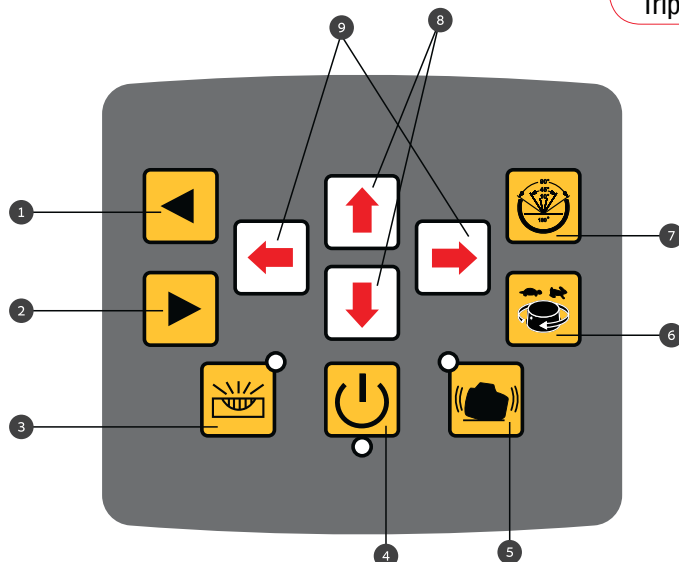

Includes

- Remote control, laser detector, BeamFinder™ glasses, rechargeable batteries and battery charger- AC/DC converter and shockproof case

Applications

- Laying foundations
- Wall, fence and deck construction
- Laying water and sewage lines
- Drywall, partitions and acoustic ceilings installations

For laser
detector

For remote
control

8991 PROLASER® ELECTROTA® RED

Self-Leveling Rota-Line

IP65
WATER & DUST
RESISTANT

Control panel

1. Rotation left
2. Rotation right
3. Manual/Auto Self leveling disabled in manual mode)
4. Power On/Off
5. Automatic drift system
6. Rotation Speed Control
7. Direction Scanning
8. Y-AXIS
9. X-AXIS

INDOOR OUTDOOR AND TILT MODE

- Horizontal or vertical 360° red rotating beam
- Plumb Down and Plumb Up points
- Five variable speeds (0, 60, 120, 300 & 600 rpm)
- Six scan modes create visible laser line
- IP65
- Laser range:
 - Indoor: 50m (165')
 - Outdoor with detector: 300m (980')
- Accuracy: 0.1mm/m (0.0001"/")
- Electronic self-leveling range of $\pm 5^\circ$
- Manual leveling for marking slopes of up to $\pm 5^\circ$ in both X and Y planes
- "Out of range" indicator
- Tripod ready: 5/8" thread

Includes

- Remote control, laser detector, red BeamFinder™ glasses, rechargeable batteries, battery charger- AC/DC converter and a shockproof case

Applications

- Laying foundations
- Wall, fence and deck construction
- Laying water and sewage lines
- Drywall, partitions and acoustic ceilings installations