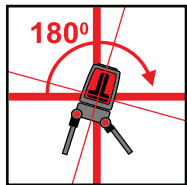

Indoor Green Cross-Line Laser

**INDOOR
AND TILT
MODE**

- Green cross beams
- Indoor laser range: 20m (65')
- Accuracy: 0.4mm/m (0.0004"/")
- Self-leveling range $\pm 3^\circ$
- Manual mode for angular layout/ tilted marking
- Visual "Out of level" warning
- Tripod ready: 1/4" thread
- V-groove
- Rare-earth magnets
- "Velcro" strip
- Hanging hole

Laser Projector Window Horizontal & Vertical

On/Off Switch

Tripod Thread 1/4"

Strong folding legs for angle mounting and height adjustment

Anti-Slip Grips

894-04
Laser Detector
For outdoor work (sold separately)

**INDOOR
OUTDOOR
AND TILT
MODE**

- Intersecting red horizontal and vertical beams at 90°
- Laser range:
 - Indoor: 30m (100')
 - Outdoor with detector: 50m (165')
- Accuracy: 0.2mm/m (0.0002"/')
- Self-leveling range ±3°
- Manual mode for angular layout/ tilted marking
- Visual and audible "Out of level" warning
- Strong folding legs for angle mounting
- Impact resistant rubber casing
- Tripod ready: 1/4" thread