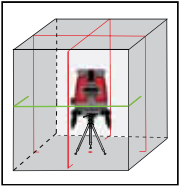

Surface Level

Keypad

Vertical Laser Output Window X4

Horizontal Laser Output Window

Gradated Scale

Adjustable Support Legs

Tripod Thread 5/8"

Fine Adjustment Knob

INDOOR OUTDOOR AND TILT MODE

- 6 laser beams, including:
 - 1 Green Horizontal
 - 4 Red Vertical (with a 90° intersection on the ceiling)
 - 1 Plumb dot
- Laser range:
 - Indoor: 30m (100')
 - Outdoor with detector: 50m (165') - 60m (200')
- Accuracy: 0.0002"/" (0.2mm/m)
- Self-leveling range $\pm 3^\circ$
- Manual mode for tilted marking
- Visual and audible "Out of level" warning
- Rechargeable lithium battery
- USB connector for battery charging
- Fine adjustment knob
- Tripod ready: 5/8" thread