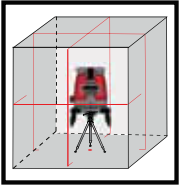

Horizontal Laser Output Window

Graduated Scale

Adjustable Support Legs

Fine Adjustment Knob

894-04
Laser Detector
For outdoor work (sold separately)

Tripod
Thread 5/8"

INDOOR OUTDOOR AND TILT MODE

- 6 Red laser beams, including:
 - 1 Horizontal
 - 4 Vertical (with a 90° intersection on the ceiling)
 - 1 Plumb dot down
- Laser range:
 - Indoor: 30m (100')
 - Outdoor with detector: 50m (165')
- Accuracy: 0.2mm/m (0.0002"/")
- Self-leveling range $\pm 2.5^\circ$
- Manual mode for tilted marking
- Visual and audible "Out of level" warning
- Rechargeable Lithium battery
- USB connector for battery charging
- Fine adjustment knob
- Tripod ready: 5/8" thread