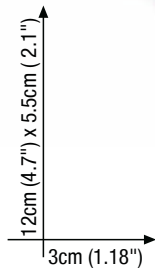

377 KAPROMETER™ K7

With Beamfinder™ Flip Cover

INCLINOMETER

RANGE
UP TO 100m
328 ft

- Measuring range: up to 100m (328')
- Accuracy: $\pm 1.5\text{mm}$
- BeamFinder™ flip cover helps you to clearly locate the laser dot on the intended target surface and protects the keypad
- Measures the shortest distance to target with Dynamic (continuous) measuring
- Measures area, volume, Pythagoras
- Choice of 3 reference points
- Integrated inclinometer
- Bluetooth communication and friendly free application
- Advanced memory function
- Impact-resistant rubber over-mold
- Tripod-ready: 1/4" thread
- Battery indicator