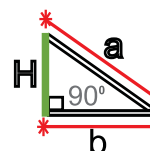

363 KAPROMETER™ K-3

With Beamfinder™ Flip Cover

RANGE
UP TO **30m**
100 fit

a x b x c m³/f³

a, b ⇒ H m/f

Beamfinder™ Flip Cover

LCD Screen

Reference / Unit Key