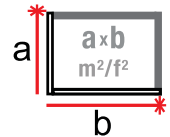

- Measuring range: up to 100m (328')
- Accuracy: $\pm 1.5\text{mm}$
- BeamFinder™ flip cover helps you to clearly locate the laser dot on the intended target surface and protects the keypad
- Measures the shortest distance to target with Dynamic (continuous) measuring
- Measures area, volume, Pythagoras
- Choice of 3 reference points
- Integrated inclinometer
- Bluetooth communication and friendly free application
- Advanced memory function
- Impact-resistant rubber over-mold
- Tripod-ready: 1/4" thread
- Battery indicator