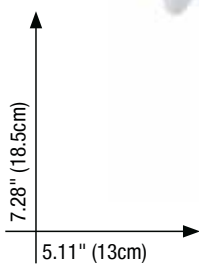

INDOOR OUTDOOR AND TILT MODE

- 6 laser beams, including:
 - 1 Green Horizontal
 - 4 Red Vertical (with a 90° intersection on the ceiling)
 - 1 Plumb dot
- Laser range:
 - Indoor: 30m (100')
 - Outdoor with detector: 50m (165') - 60m (200')
- Accuracy: 0.0002"/" (0.2mm/m)
- Self-leveling range $\pm 3^\circ$
- Manual mode for tilted marking
- Visual and audible "Out of level" warning
- Rechargeable lithium battery
- USB connector for battery charging
- Fine adjustment knob
- Tripod ready: 5/8" thread