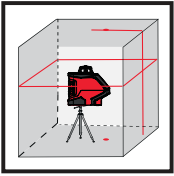

Vertical Laser Output Window

12cm (4.72")
12.5cm (4.92")

Plumb down

Tripod Thread 1/4"

841
5/8" Thread

894-04 Detector
For outdoor work (sold separately)

INDOOR OUTDOOR AND TILT MODE

- Multibeam RED laser including :
 - 1x Horizontal Orbital Beam
 - 1 x Vertical Beam
 - Plumbdot up & down
- Laser range:
 - Indoor : 30m (100')
 - Outdoor with detector : 50m (165')
- Accuracy : 0.3mm/m (0.0003"/")
- Self Leveling +/- 3°
- Visual "Out of Level" warning
- Manual Mode for Angular layout
- Shock resistant rubber molded casing
- 1/4" Tripod thread