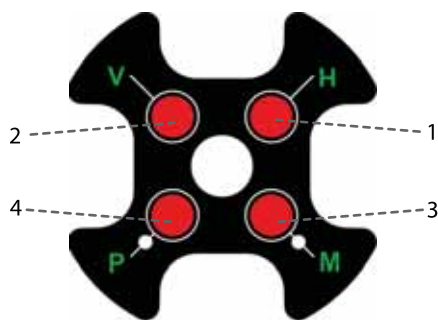

Includes

- Beamfinder™ glasses, laser target, 2 rechargeable lithium batteries, USB cable and soft carry case

Applications

- Setting floor and wall tiles
- Drywall, deck & acoustic ceiling installation
- Framing and aligning windows and doors

Option

- With tripod & hard carry case (875GS)

X 2

Included
Lithium battery

875 HYBRID PROLASER® ALL-LINES

The Indoor/Outdoor 6 beam Laser - Dual Color Beams

1. Horizontal Line Button
2. Vertical Lines Button
3. Manual Mode Button
4. Pulse/ Outdoor Mode

Surface Level

Keypad

Vertical Laser Output Window X4

Horizontal Laser Output Window

Gradated Scale

Adjustable Support Legs

Tripod Thread 5/8"

Fine Adjustment Knob

INDOOR OUTDOOR AND TILT MODE

- 6 laser beams, including:
 - 1 Green Horizontal
 - 4 Red Vertical (with a 90° intersection on the ceiling)
 - 1 Plumb dot
- Laser range:
 - Indoor: 30m (100')
 - Outdoor with detector: 50m (165') - 60m (200')
- Accuracy: 0.0002"/" (0.2mm/m)
- Self-leveling range $\pm 3^\circ$
- Manual mode for tilted marking
- Visual and audible "Out of level" warning
- Rechargeable lithium battery
- USB connector for battery charging
- Fine adjustment knob
- Tripod ready: 5/8" thread