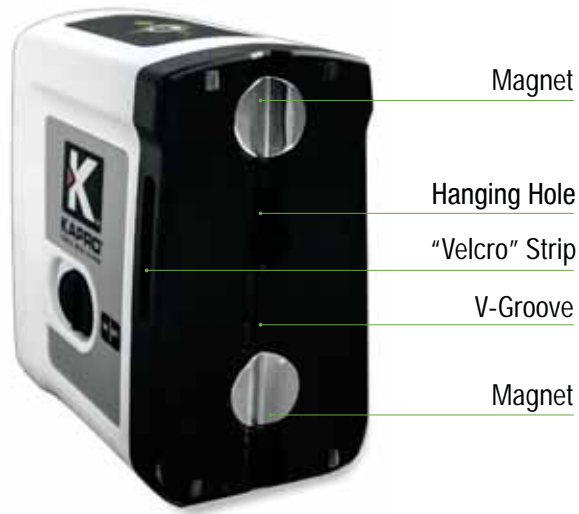

862G PROLASER® CROSS LINE LASER

Indoor Green Cross-Line Laser