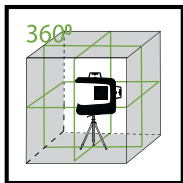

WATER & DUST
RESISTANT

Tripod Thread 1/4"

Hard carry case, multi-functional magnetic mount, laser target green Beamfinder™ glasses, battery charger and lithium-ion battery

894-04G Detector
For outdoor work (sold separately)

**INDOOR
OUTDOOR
AND TILT
MODE**

- Three 360° green laser beams, including:
 - Horizontal
 - Side vertical
 - Forward vertical
- Laser range:
 - Indoor: 30m (100')
 - Outdoor with detector: 70m (230')
- Accuracy: 0.2mm/m (0.0002"/")
- Automatic self-leveling up to ±2.5°
- Manual mode for tilted marking
- Pulse mode
- Tripod ready: 1/4" & 5/8" thread