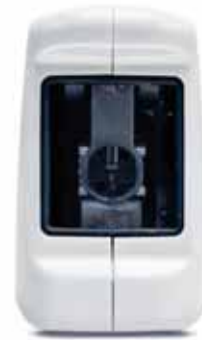

Includes

- Soft carry case

Applications

- Tiling
- Laying cabinets
- Hanging curtains
- Many types of decorative work

Option:

- Laser with 1.3m tripod (862GS)

**862G SET
(862GS)**
Laser with tripod
1.3m (4.2')