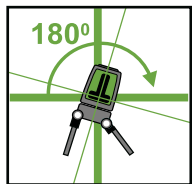

**INDOOR
OUTDOOR
AND TILT
MODE**

- Intersecting red horizontal and vertical beams at 90°
- Laser range:
 - Indoor: 30m (100')
 - Outdoor with detector: 50m (165')
- Accuracy: 0.2mm/m (0.0002"/')
- Self-leveling range ±3°
- Manual mode for angular layout/ tilted marking
- Visual and audible "Out of level" warning
- Strong folding legs for angle mounting
- Impact resistant rubber casing
- Tripod ready: 1/4" thread

Options

- Laser with 1.3m tripod (872S)
- Laser with wall mount (872L)

9.6cm (3.8")
7.1cm (3")

872 SET (872S)
Laser with Tripod 1.3m

872L
Laser with wall mount

841
5/8" Thread

872G PROLASER® PLUS GREEN

Indoor/Outdoor Free Standing Green Cross-Laser

Patented

Manual Mode

Beam Selector

Pulse/ Outdoor Mode

Keypad

Shock Resistant Rubber Casing

Laser Projector Window Horizontal & Vertical

On/Off Switch

Strong folding legs for angle mounting and height adjustment

Anti-Slip Grips

894-04G
Laser Detector
For outdoor work (sold separately)

**INDOOR
OUTDOOR
AND TILT
MODE**

- Intersecting green horizontal and vertical beams at 90°
- Laser range:
 - Indoor: 30m (100')
 - Outdoor with detector: 60m (200')
- Accuracy: 0.2mm/m (0.0002"/')
- Self-leveling range ±3°
- Manual mode for angular layout/ tilted marking
- Visual and audible "Out of level" warning
- Strong folding legs for angle mounting
- Impact resistant rubber casing
- Tripod ready: 1/4" thread