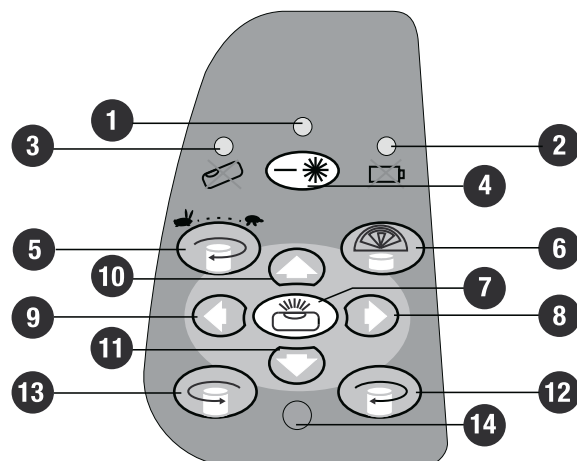

Includes

- Lithium-ion battery, battery charger, green Beamfinder™ glasses, laser target, multi-functional magnetic mount and hard carry case.

Applications

- Accurately laying out right angles for flooring, drywall installation and deck construction
- Leveling slopes (manual mode)
- Acoustic ceiling installations
- Framing and aligning windows and doors

Control Panel

Carring Handle

Tripod Thread 5/8"

Control panel

1. Power indicator
2. Low battery indicator
3. Manual mode indicator
4. Power button
5. Rotation speed control
6. Scanning mode control
7. Manual/Automatic mode
8. Increase X axis slope control (manual mode only)
9. Reduce X axis slope control button (manual mode only)
10. Increase Y axis slope control (manual mode only)
11. Reduce Y axis slope control (manual mode only)
12. Clockwise direction control (scan mode only)
13. Anticlockwise direction control (scan mode only)
14. Remote control sensor

INDOOR OUTDOOR AND TILT MODE

- Horizontal or vertical 360° red rotating beam
- Plumb Down and Plumb Up points
- Five variable speeds (0,60, 120, 300 & 600 rpm)
- Six scan modes create visible laser line
- Laser range:
 - Indoor: 50m (165')
 - Outdoor with detector: 250m (800')
- Accuracy: 0.1mm/m (0.0001"/")
- Electronic self-leveling range of $\pm 5^\circ$
- Manual leveling for marking slopes of up to $\pm 5^\circ$ in both X and Y planes
- "Out of range" indicator
- Tripod ready: 5/8" thread