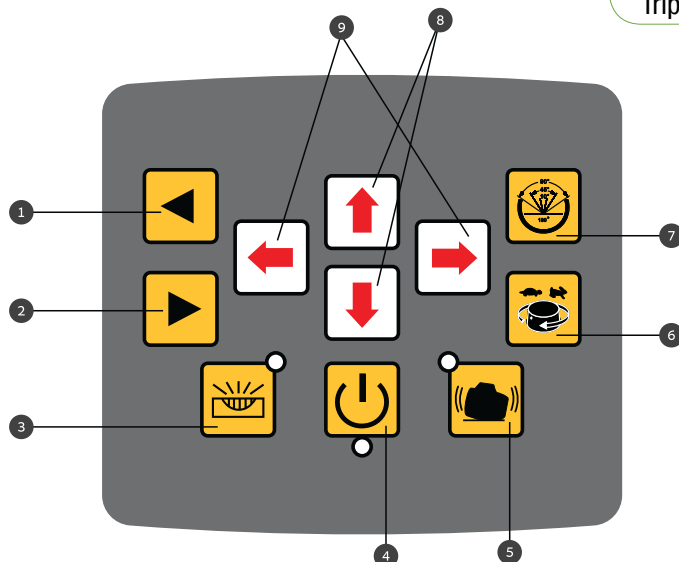

Includes

- Remote control, laser detector, red BeamFinder™ glasses, rechargeable batteries, battery charger- AC/DC converter and a shockproof case

Applications

- Laying foundations
- Wall, fence and deck construction
- Laying water and sewage lines
- Drywall, partitions and acoustic ceilings installations

8991 PROLASER® ELECTROTA® GREEN

Self-Leveling Rota-Line

IP65
WATER & DUST
RESISTANT

14.5cm (5.7")
18.5cm (7.3")

Tripod Thread 5/8"

Control panel

1. Rotation left
2. Rotation right
3. Manual/Auto Self leveling disabled in manual mode)
4. Power On/Off
5. Automatic drift system
6. Rotation Speed Control
7. Direction Scanning
8. Y-AXIS
9. X-AXIS

INDOOR OUTDOOR AND TILT MODE

- Horizontal or vertical 360° red rotating beam
- Plumb Down and Plumb Up points
- Five variable speeds (0, 60, 120, 300 & 600 rpm)
- Six scan modes create visible laser line
- IP65
- Laser range:
 - Indoor: 50m (165')
 - Outdoor with detector: 300m (980')
- Accuracy: 0.1mm/m (0.0001"/')
- Electronic self-leveling range of $\pm 5^\circ$
- Manual leveling for marking slopes of up to $\pm 5^\circ$ in both X and Y planes
- "Out of range" indicator
- Tripod ready: 5/8" thread