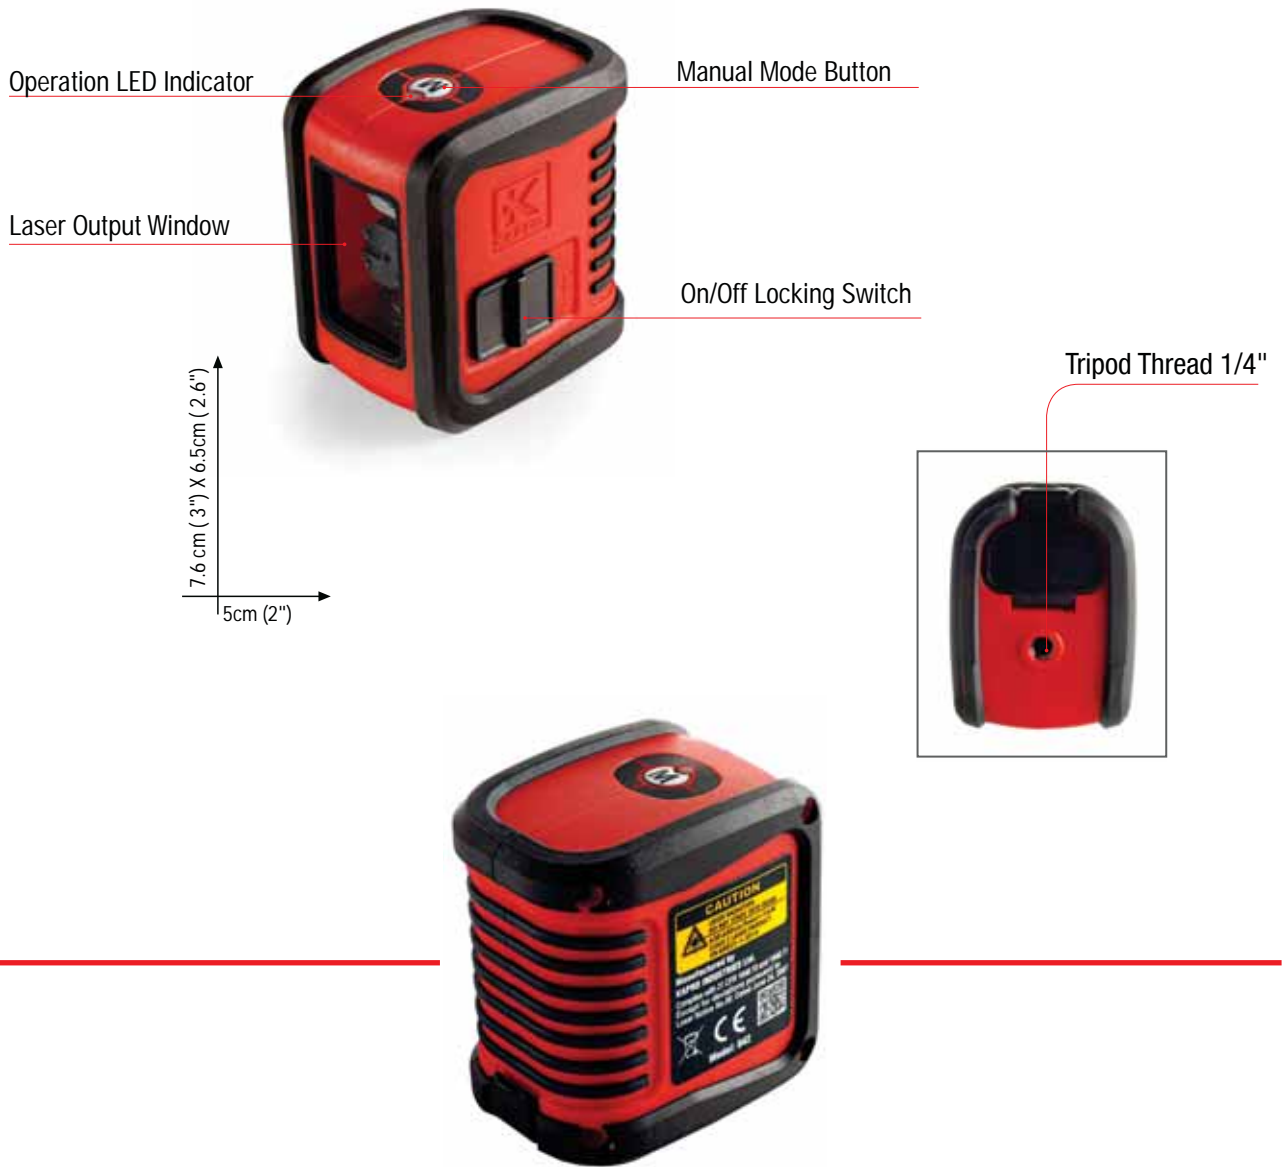

842 PROLASER® BAMBINO™

The Red Cross Line Laser