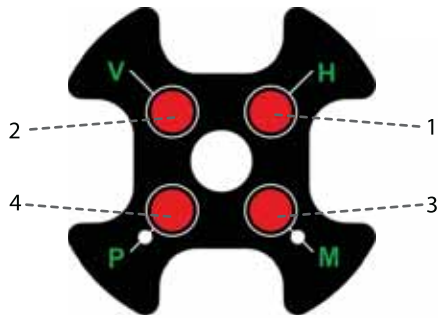

841
5/8" Thread

894-04G Detector
For outdoor work (sold separately)

INDOOR OUTDOOR AND TILT MODE

- Multibeam GREEN laser including :
 - 1x Horizontal Orbital Beam
 - 1 x Vertical Beam
 - Plumbdot up & down
- Laser range:
 - Indoor : 30m (100')
 - Outdoor with detector : 60m (200')
- Accuracy : 0.3mm/m (0.0003"/")
- Self Leveling +/- 3°
- Visual "Out of Level" warning
- Manual Mode for Angular layout
- Shock resistant rubber molded casing
- 1/4" Tripod thread

875 PROLASER® ALL-LINES RED

The Indoor/Outdoor 6 Beam Laser

1. Horizontal Line Button
2. Vertical Lines Button
3. Manual Mode Button
4. Pulse/ Outdoor Mode

Keypad

Surface Level

Vertical Laser Output Window X4