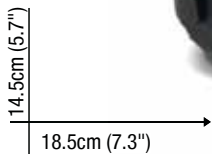

899 PROLASER® SELF-LEVELING ROTA-LINE

Protective Shock Absorbing Cover

Rotating Head

Laser Window

Control Panel

Carring Handle